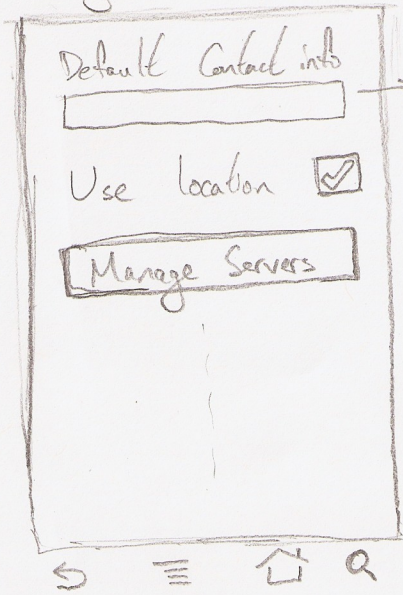

Settings Menu