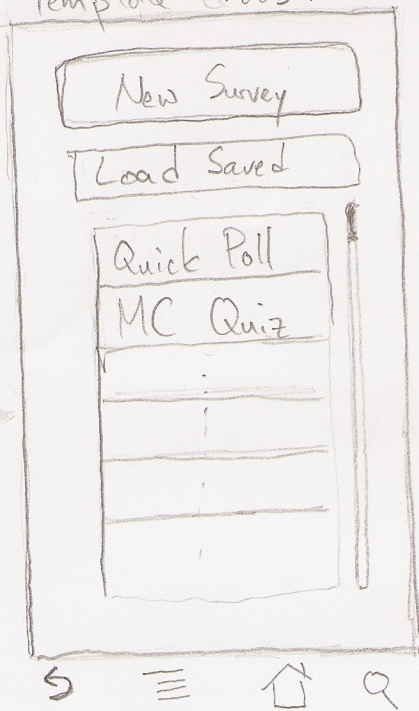

# Title Screen

# Template Chooser

tap to expand  
drag and drop to  
change order

type question

off screen

Swipe to  
jump between  
tabs

choose response type

type response

delete response

delete question

menu button

progress bar  
drag to skip  
ahead

# Results Menu

← Swipe →

Graph:  
drag and drop to move, pinch to zoom  
double tap to go to view menu for that graph

→ layout gestures to move/zoom

text box: same gestures as graphs

→ format chooser

→ Display format (Bar, Pie, etc)