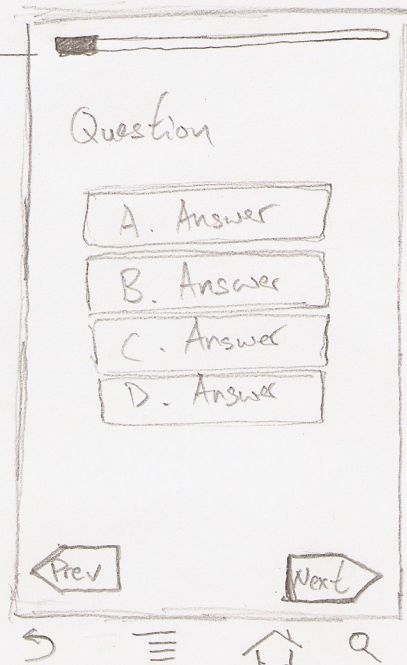

# Template Chooser

tap to expand  
drag and drop to  
change order

type question

off screen

Swipe to  
jump between  
tabs

choose response type

type response

delete response

delete question

menu button

progress bar  
drag to skip  
ahead

# Results Menu

← Swipe →

Graph:  
drag and drop to move, pinch to zoom  
double tap to go to view menu for that graph

→ layout gestures to move/zoom

text box: same gestures as graphs

→ format chooser

→ Display format (Bar, Pie, etc)

double tap empty space to add graph or text box.