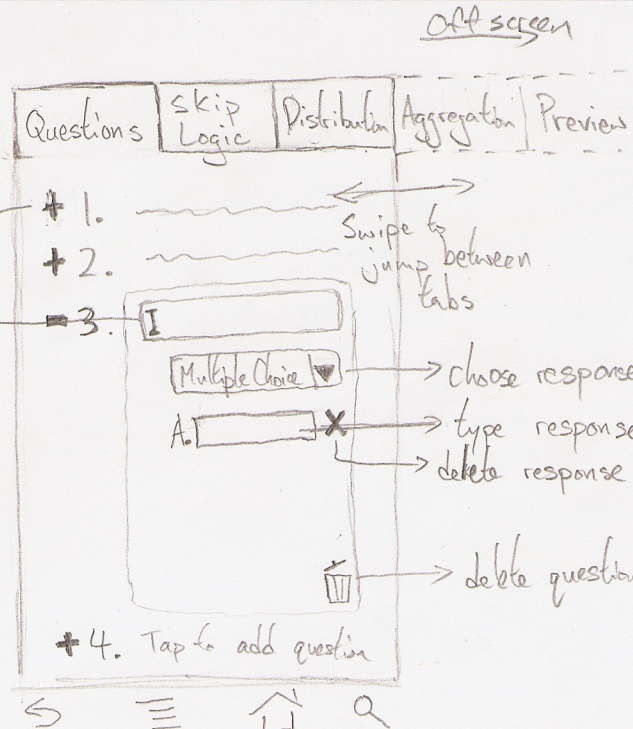

# Template Chooser

tap to expand  
drag and drop to  
change order

type question

off screen

Swipe to  
jump between  
tabs

choose response type

type response

delete response

delete question

menu button

progress bar  
drag to skip  
ahead

# Results Menu

← Swipe →

Graph:  
drag and drop to move, pinch to zoom  
double tap to go to view menu for that graph

→ layout gestures to move/zoom

text box: same gestures as graphs

→ format chooser

→ Display format (Bar, Pie, etc)

double tap empty space to add graph or text box.