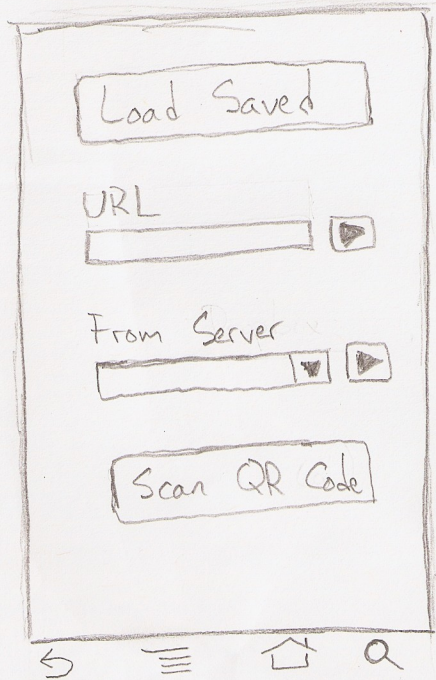

# Template Chooser

tap to expand  
drag and drop to  
change order

type question

off screen

Swipe to  
jump between  
tabs

choose response type

type response

delete response

delete question

menu button

progress bar  
drag to skip  
ahead

# Results Menu

← Swipe →

Graph:  
drag and drop to move, pinch to zoom  
double tap to go to view menu for that graph

→ layout gestures to move/zoom

text box: same gestures as graphs

→ format chooser

→ Display format (Bar, Pie, etc)