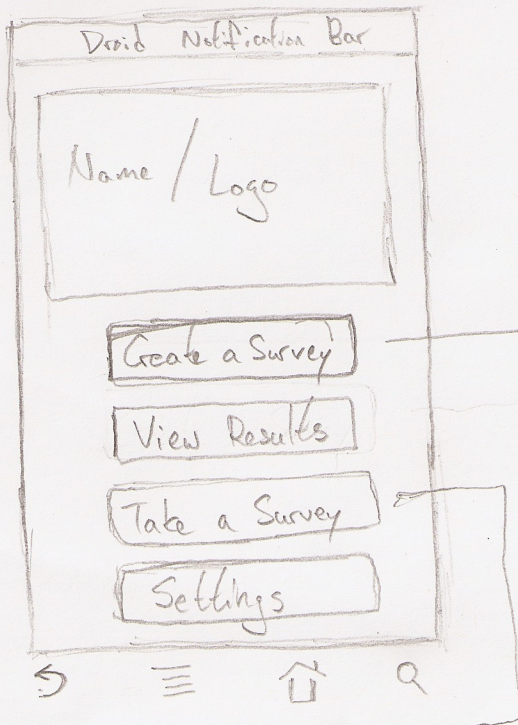

# Title Screen

# Template Chooser

tap to expand  
drag and drop to  
change order

type question

off screen

Swipe to  
jump between  
tabs

choose response type

type response

delete response

# Results Menu

← Swipe →

Graph:  
drag and drop to move, pinch to zoom  
double tap to go to view menu for that graph

→ layout gestures to move/zoom

text box: same gestures as graphs

→ format chooser

→ Display format (Bar, Pie, etc)

double tap empty space to add graph or text box.