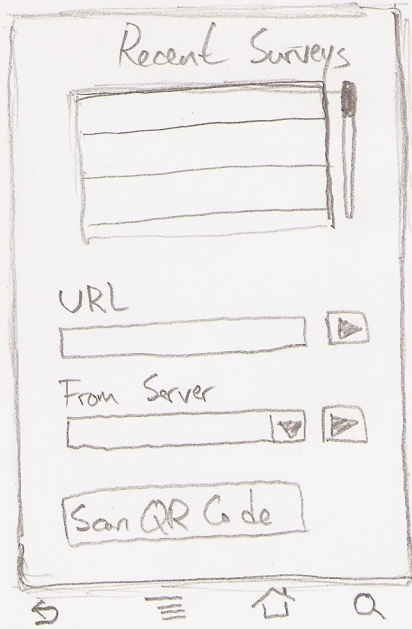

delete question

menu button

progress bar  
drag to skip  
ahead

# Results Menu

← Swipe →

Graph:  
drag and drop to move, pinch to zoom  
double tap to go to view menu for that graph

→ layout gestures to move/zoom

text box: same gestures as graphs

→ format chooser

→ Display format (Bar, Pie, etc)

double tap empty space to add graph or text box.